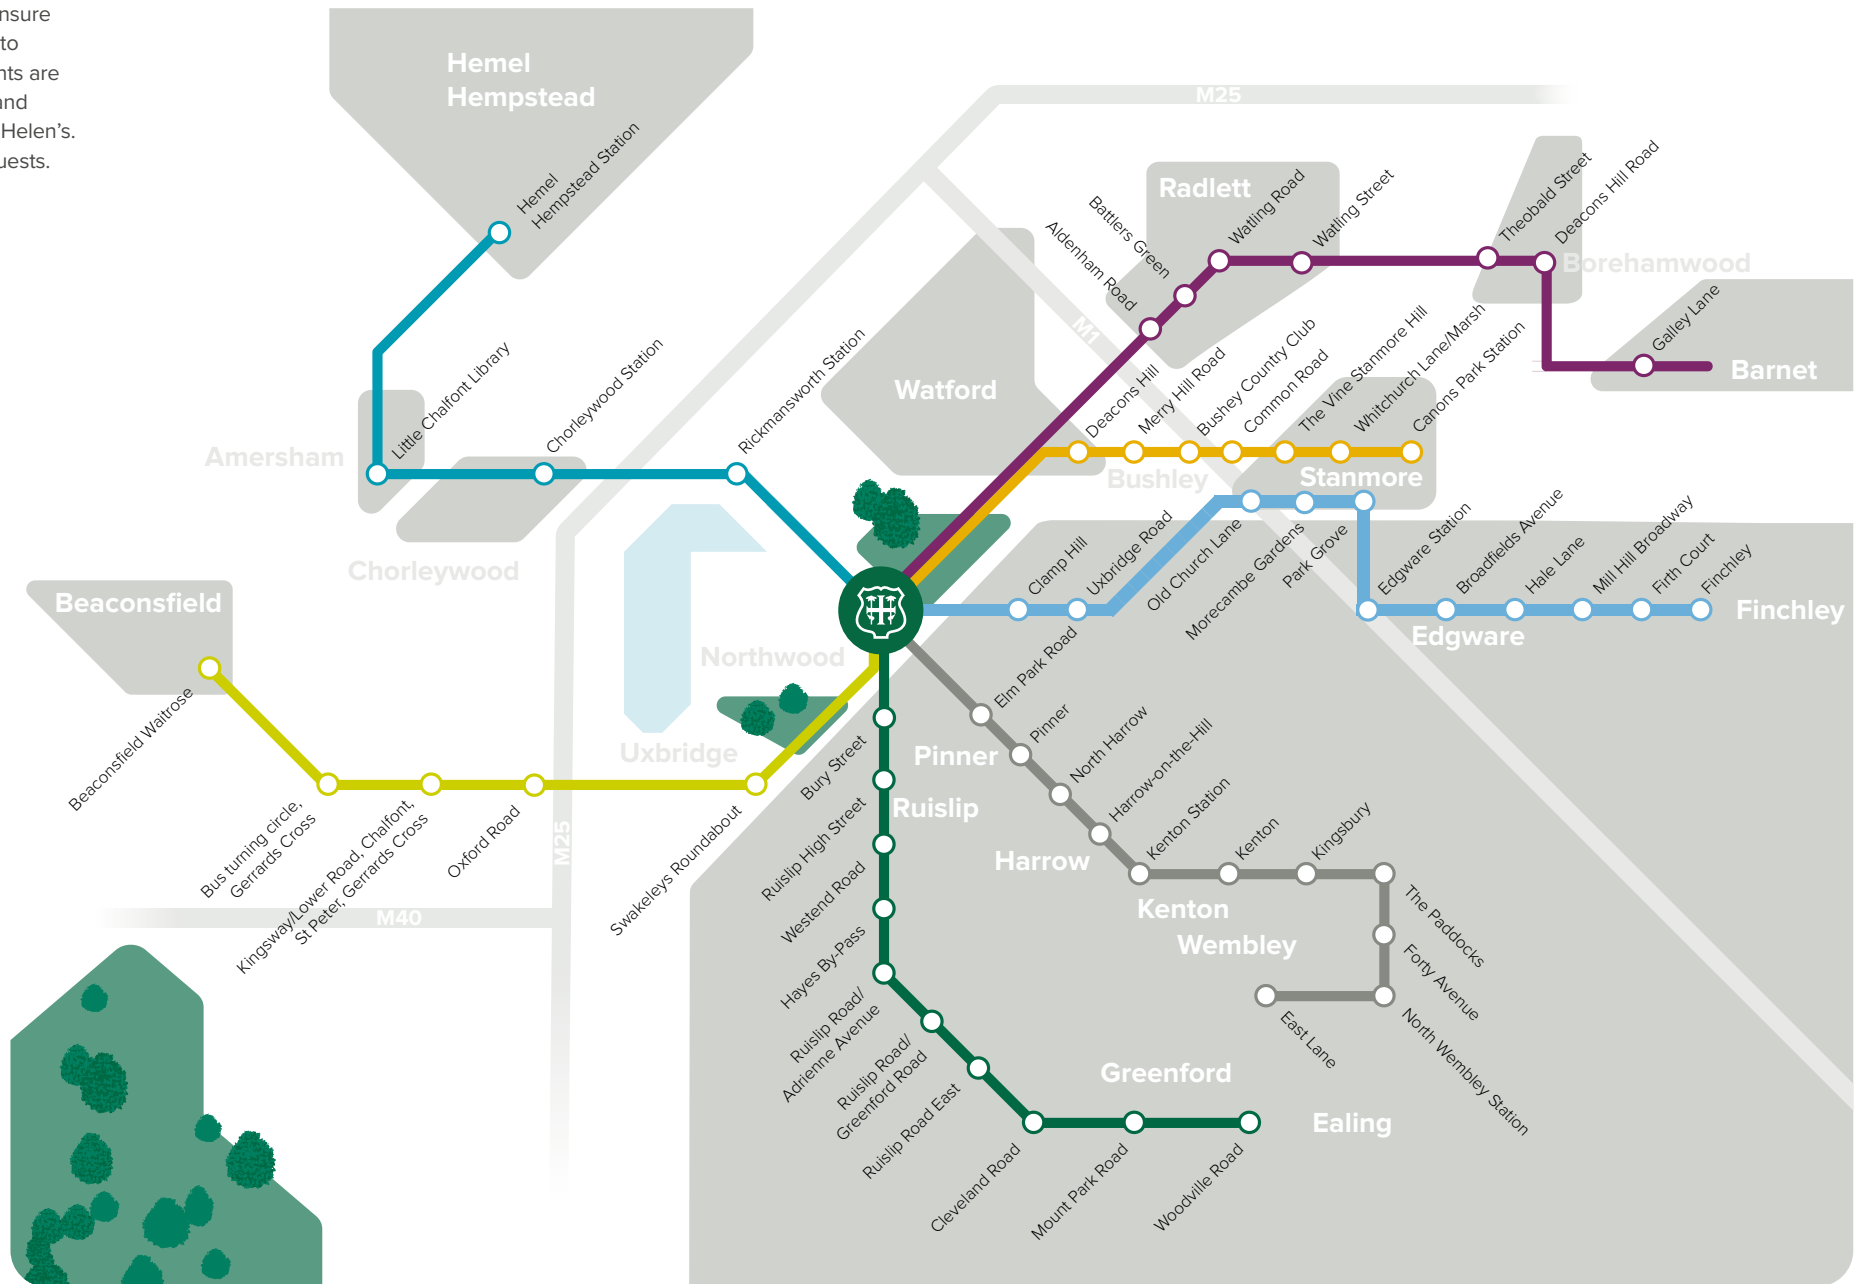

-  **Barnet**
-  **Beaconsfield**
-  **Canons Park | Stanmore**
-  **Ealing**
-  **Finchley | Mill Hill**
-  **Hemel Hempsted**
-  **Wembley | Harrow**

Published running times for any individual service act as a guide and can be affected by events outside of our control such as roadworks, traffic incidents and congestion. We will use reasonable endeavours to minimise any disruption to the journey and notify parents of delays or service updates as soon as we become aware of them.

Late Coach Service

Canons Park | Stanmore

	Pick up (PM)	Drop off (PM)
St Helen's Coach Park	5.45	-
Stanmore Station	-	6.05
Community Centre, Allum Lane, Elstree	-	6.20

Gerrards Cross | Beaconsfield

	Pick up (PM)	Drop off (PM)
St Helen's Coach Park	5.45	-
Junction of Kingsway and Lower Road, Gerrards Cross	-	6.00
Beaconsfield New Town - lay-by outside Waitrose	-	6.10

Bushley | Radlett

	Pick up (PM)	Drop off (PM)
St Helen's Coach Park	5.45	-
Aldenham Road, Bushey Arches	-	5.55
Radlett Station	-	6.10